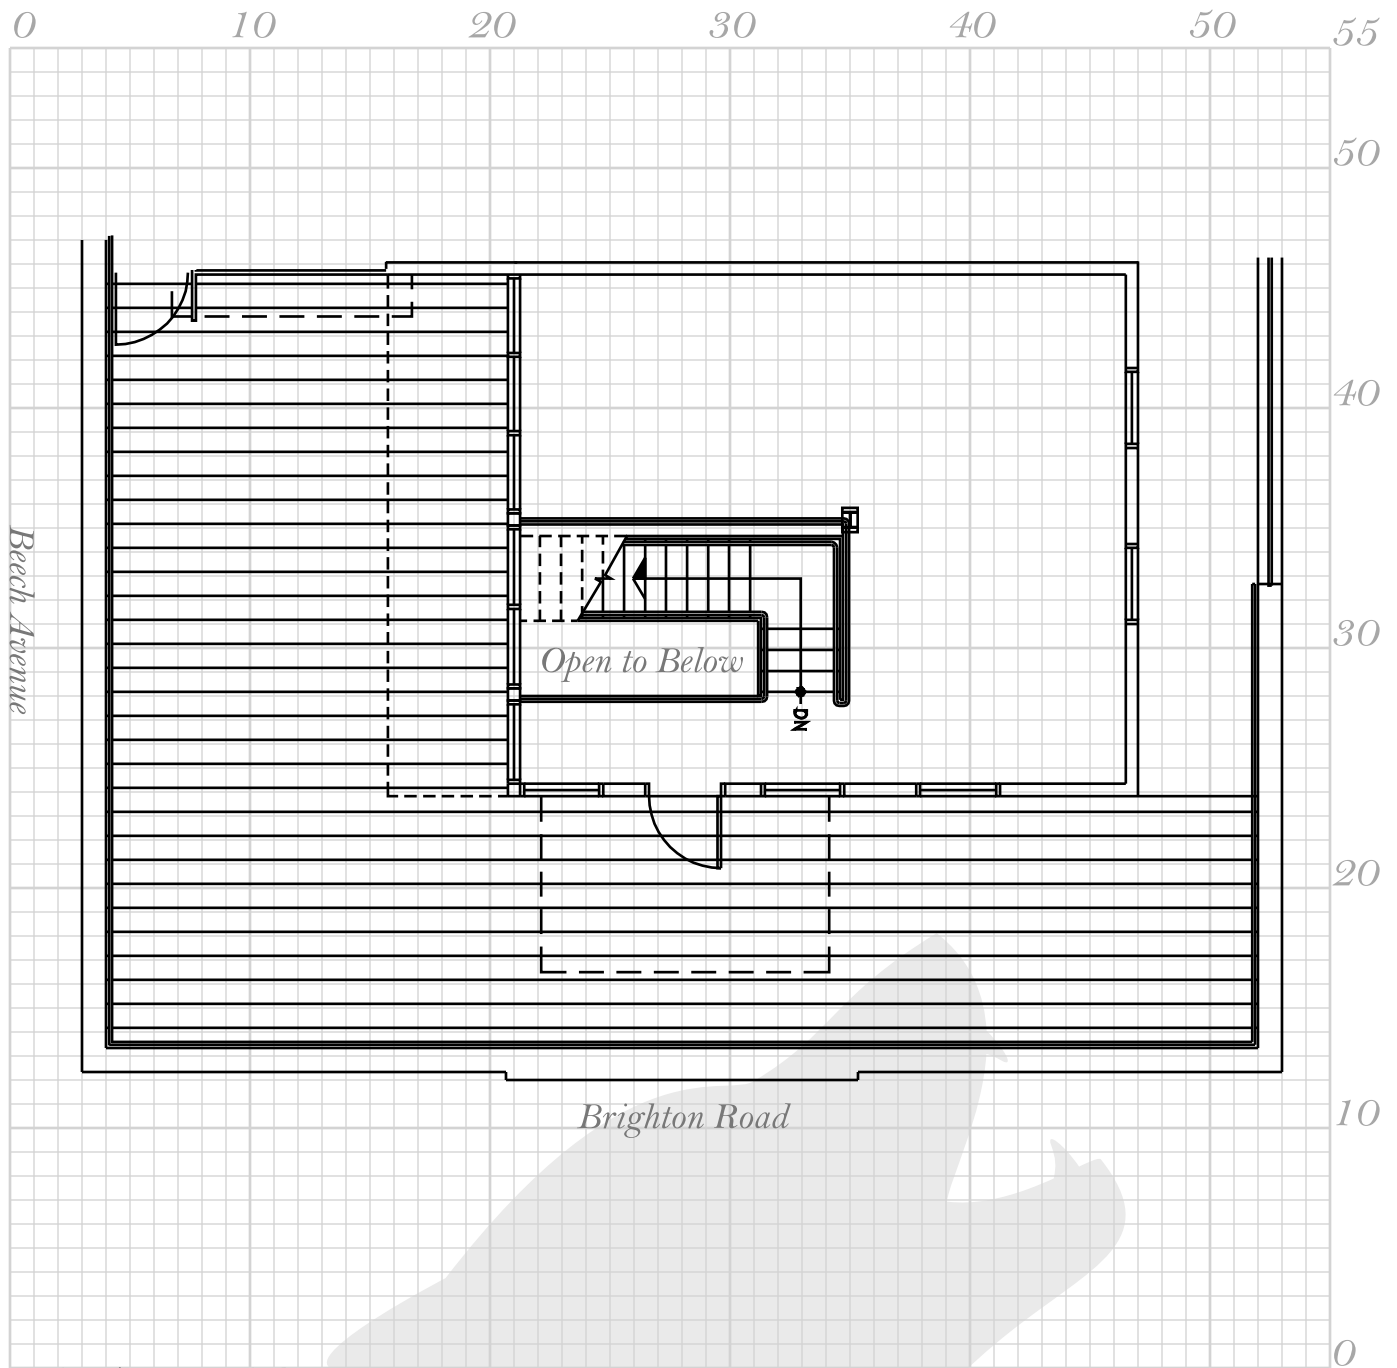

*Unit Six - 800 Beech Avenue - Floor One*

Scale: 1/8 in (one block) = 1 ft

*Unit Six - 800 Beech Avenue - Floor Two*

Scale: 1/8 in (one block) = 1 ft

*Unit Six - 800 Beech Avenue - Floor Three*

Scale: 1/8 in (one block) = 1 ft