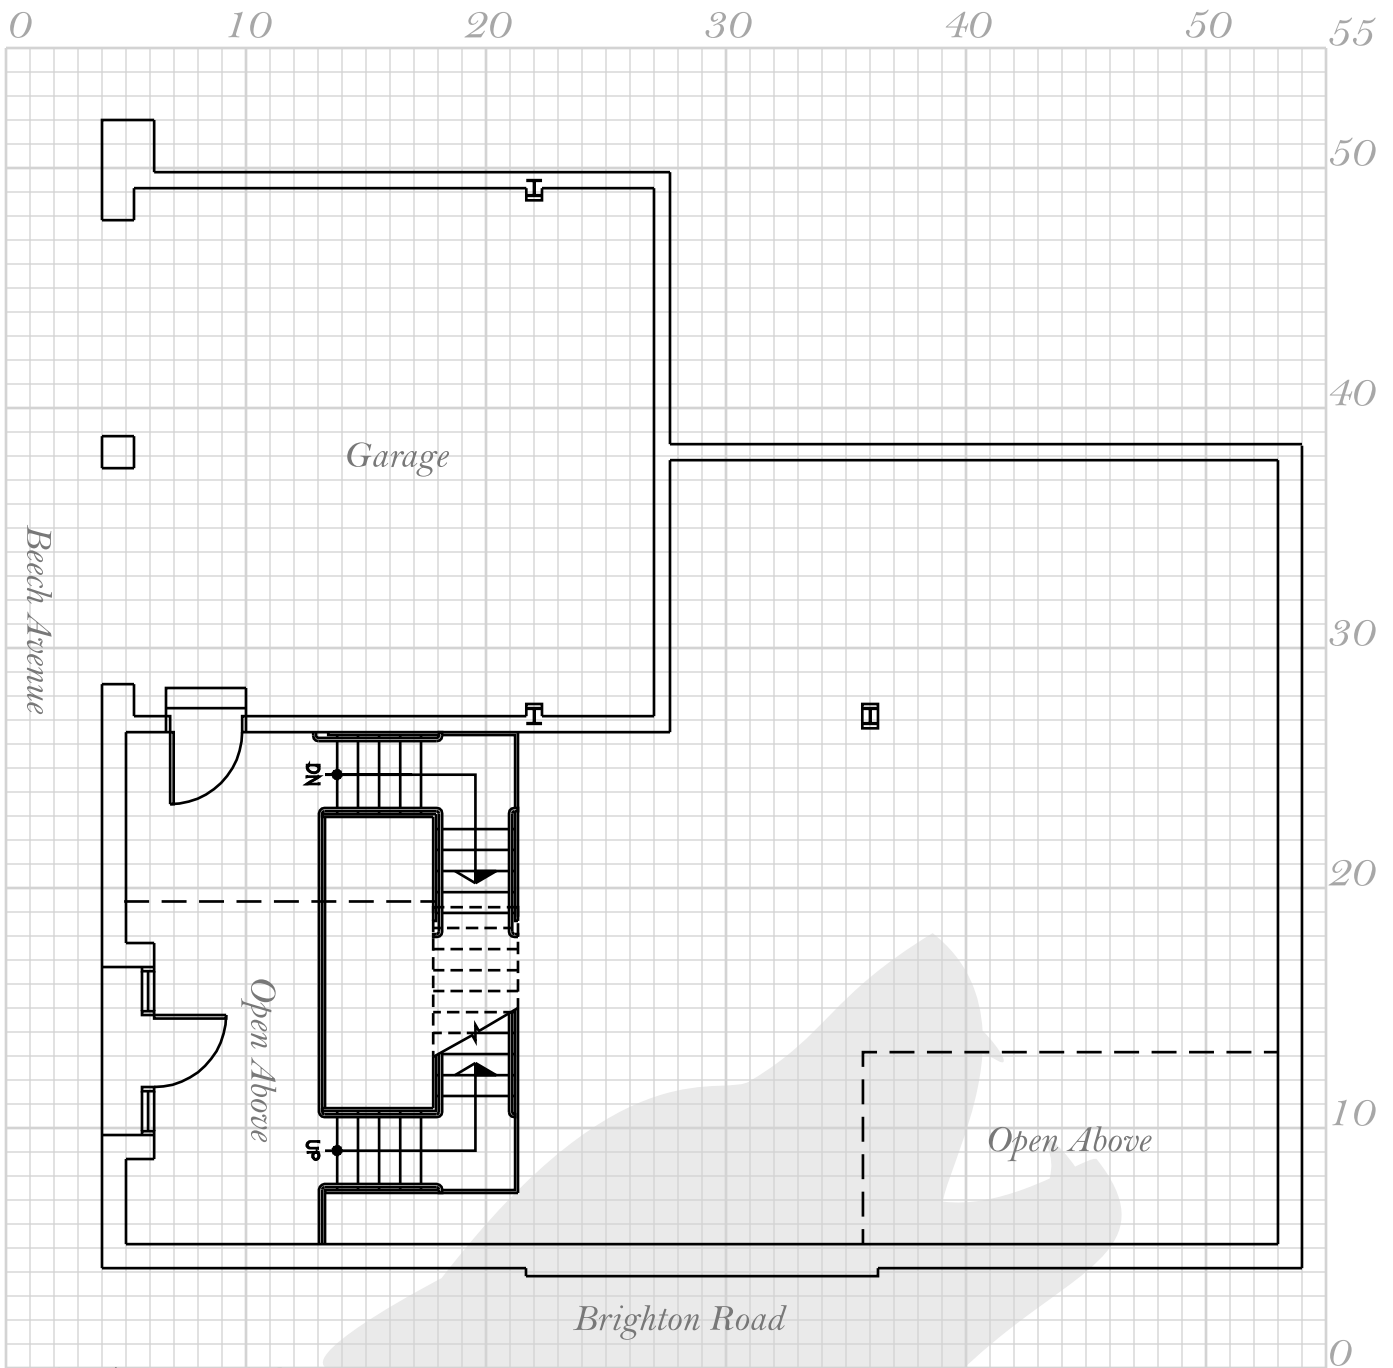

*Unit Six - 800 Beech Avenue - Floor One*

Scale: 1/8 in (one block) = 1 ft

*Unit Six - 800 Beech Avenue - Floor Two*

Scale: 1/8 in (one block) = 1 ft

*Unit Six - 800 Beech Avenue - Floor Three*

Scale: 1/8 in (one block) = 1 ft