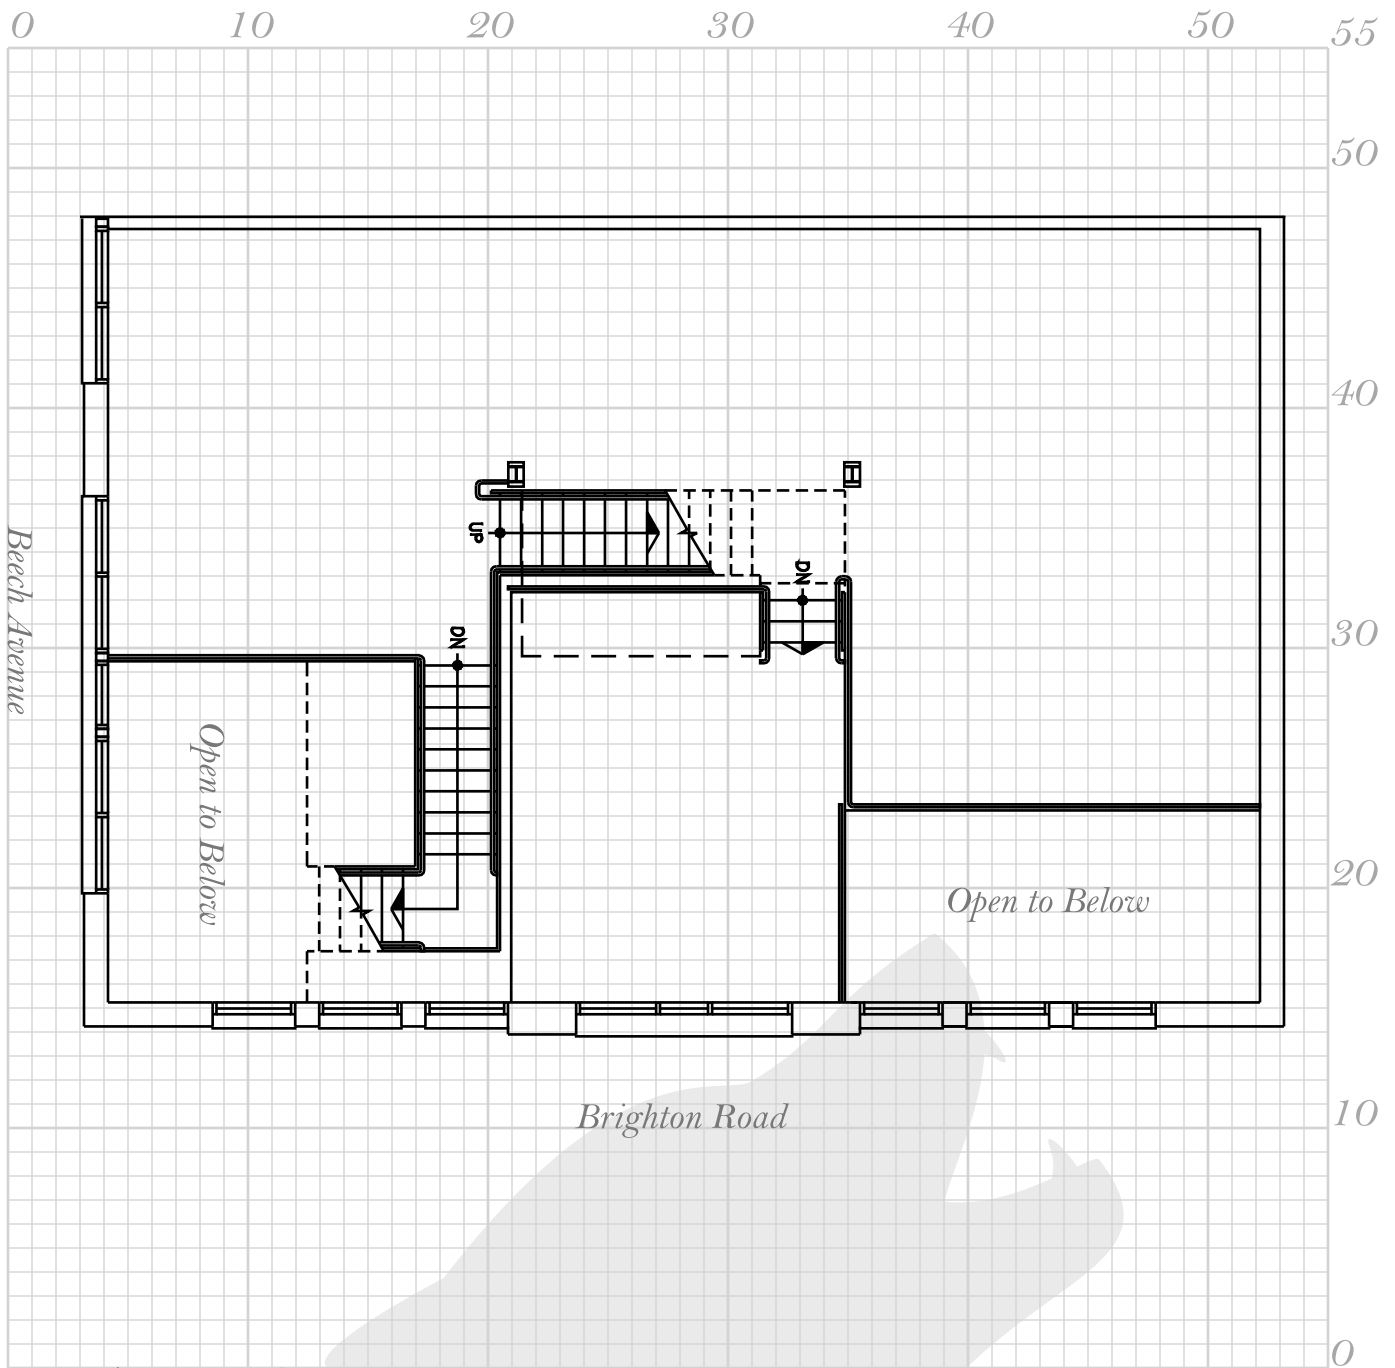

*Unit Six - 800 Beech Avenue - Floor One*

Scale: 1/8 in (one block) = 1 ft

*Unit Six - 800 Beech Avenue - Floor Two*

Scale: 1/8 in (one block) = 1 ft

*Unit Six - 800 Beech Avenue - Floor Three*

Scale: 1/8 in (one block) = 1 ft